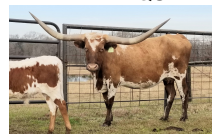

RR Queen of Rio

Date of Birth: 06/10/2022
Registration 1: Pending
Breeder: Robeson Ranch Martin and Donna Robeson
Owner: Robeson Ranch Martin and Donna Robeson

TTT: 63.3750 on 05/07/2024

JOAQUIN

<http://www.hiredhandsoftware.com>