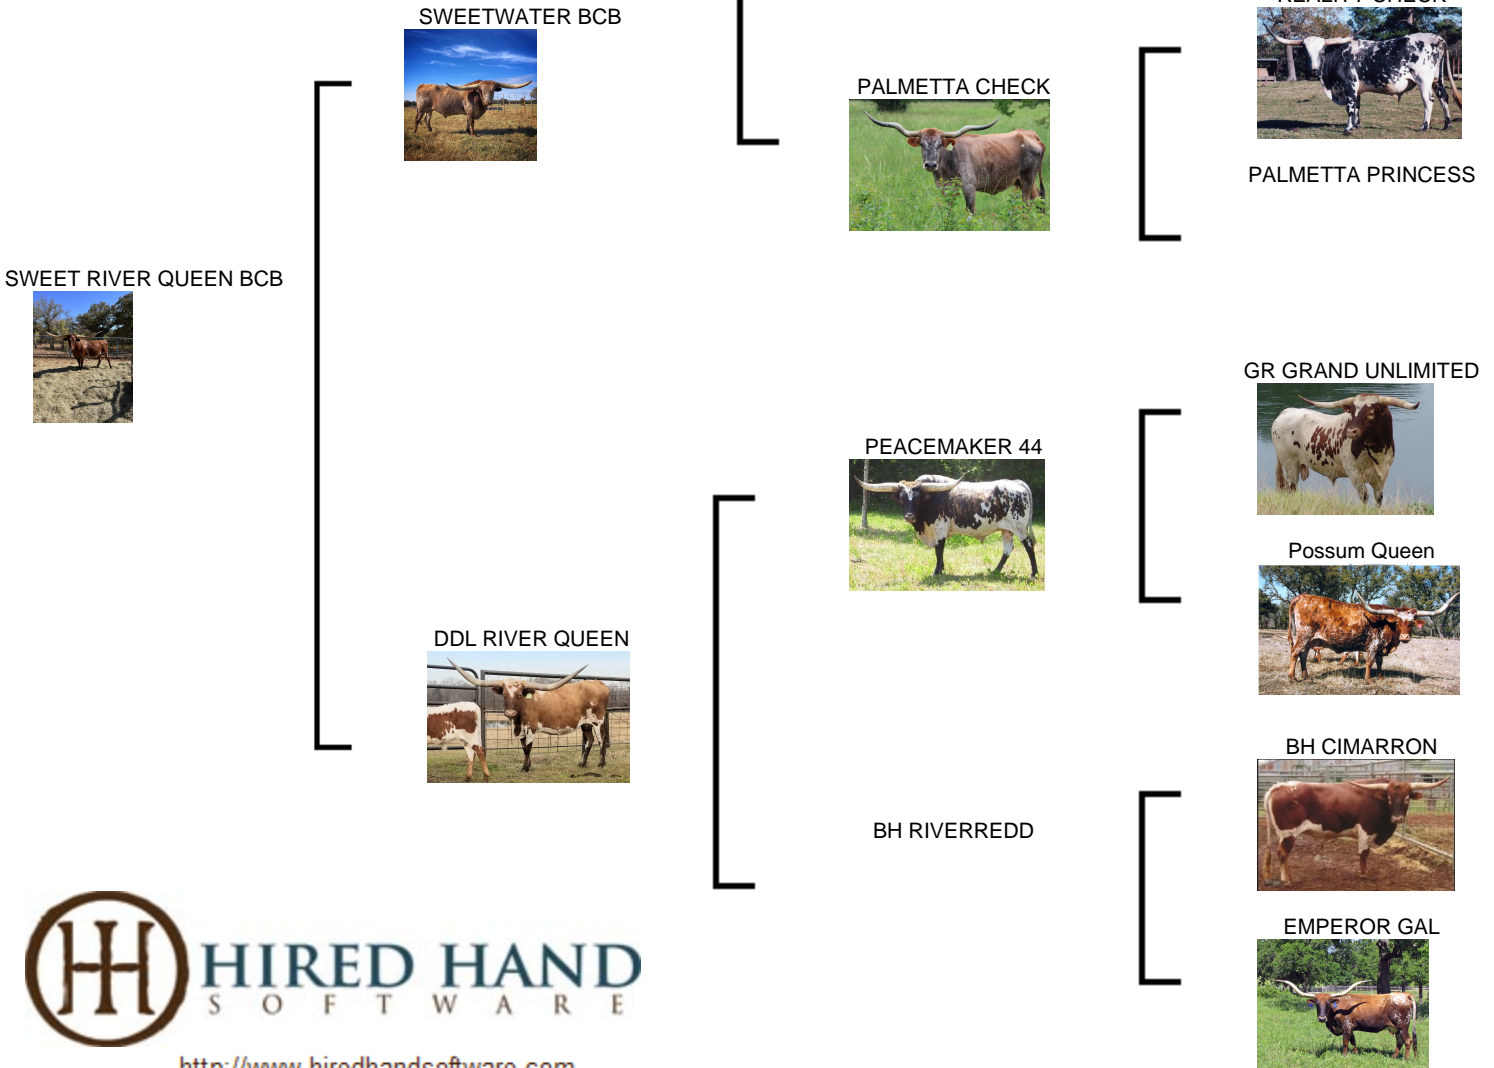

<http://www.hiredhandsoftware.com>